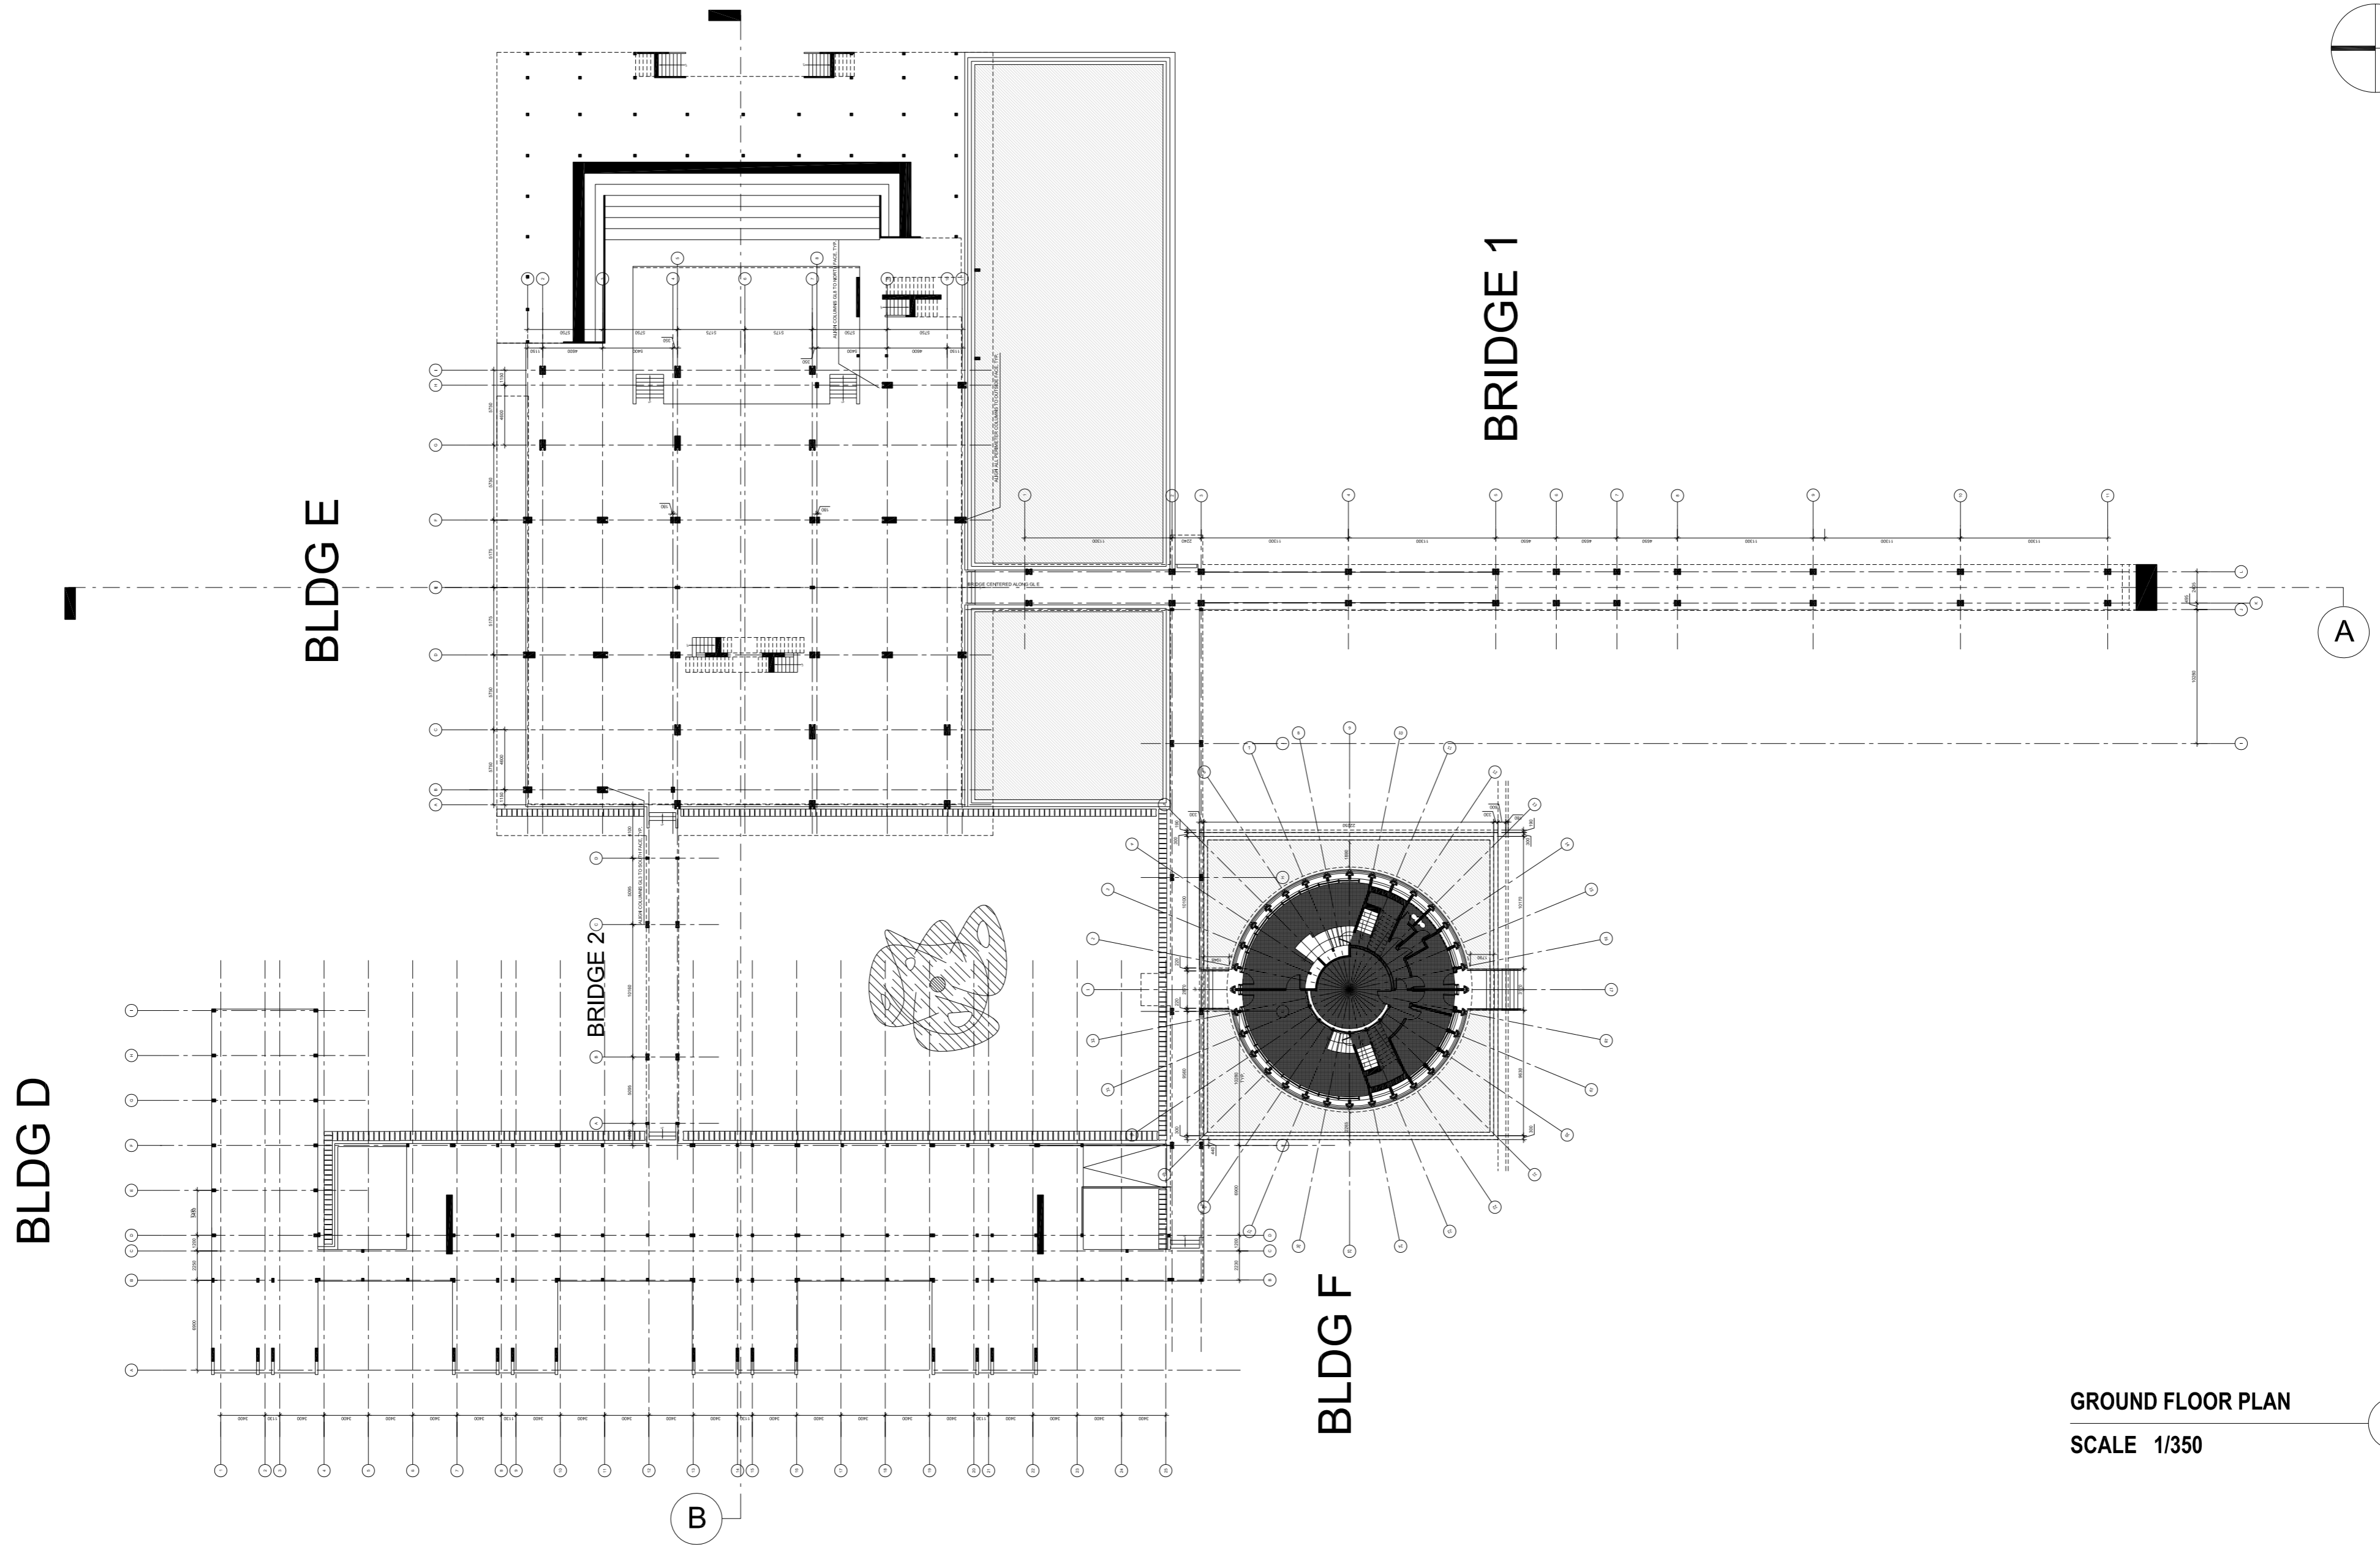

INSTITUTE OF FOREIGN LANGUAGE

MASTER PLAN
SCALE 1/700

1

PLANS

SCALE 1/350

INSTITUTE OF FOREIGN LANGUAGE

2010

© 2009-2015. ALL RIGHTS RESERVED.

PHNOM PENH | INFO@VANMOLYVANNPROJECT.ORG | WWW.VANMOLYVANNPROJECT.ORG

GROUND FLOOR PLAN
SCALE 1/350

FIRST FLOOR PLAN
SCALE 1/350

SECOND FLOOR PLAN
SCALE 1/350

THIRD FLOOR PLAN
SCALE 1/350

5

ROOF PLAN
SCALE 1/350

6

WEST ELEVATION
SCALE 1/350

7

EAST ELEVATION
SCALE 1/350

8

SOUTH ELEVATION
SCALE 1/350

9

NORTH ELEVATION
SCALE 1/350