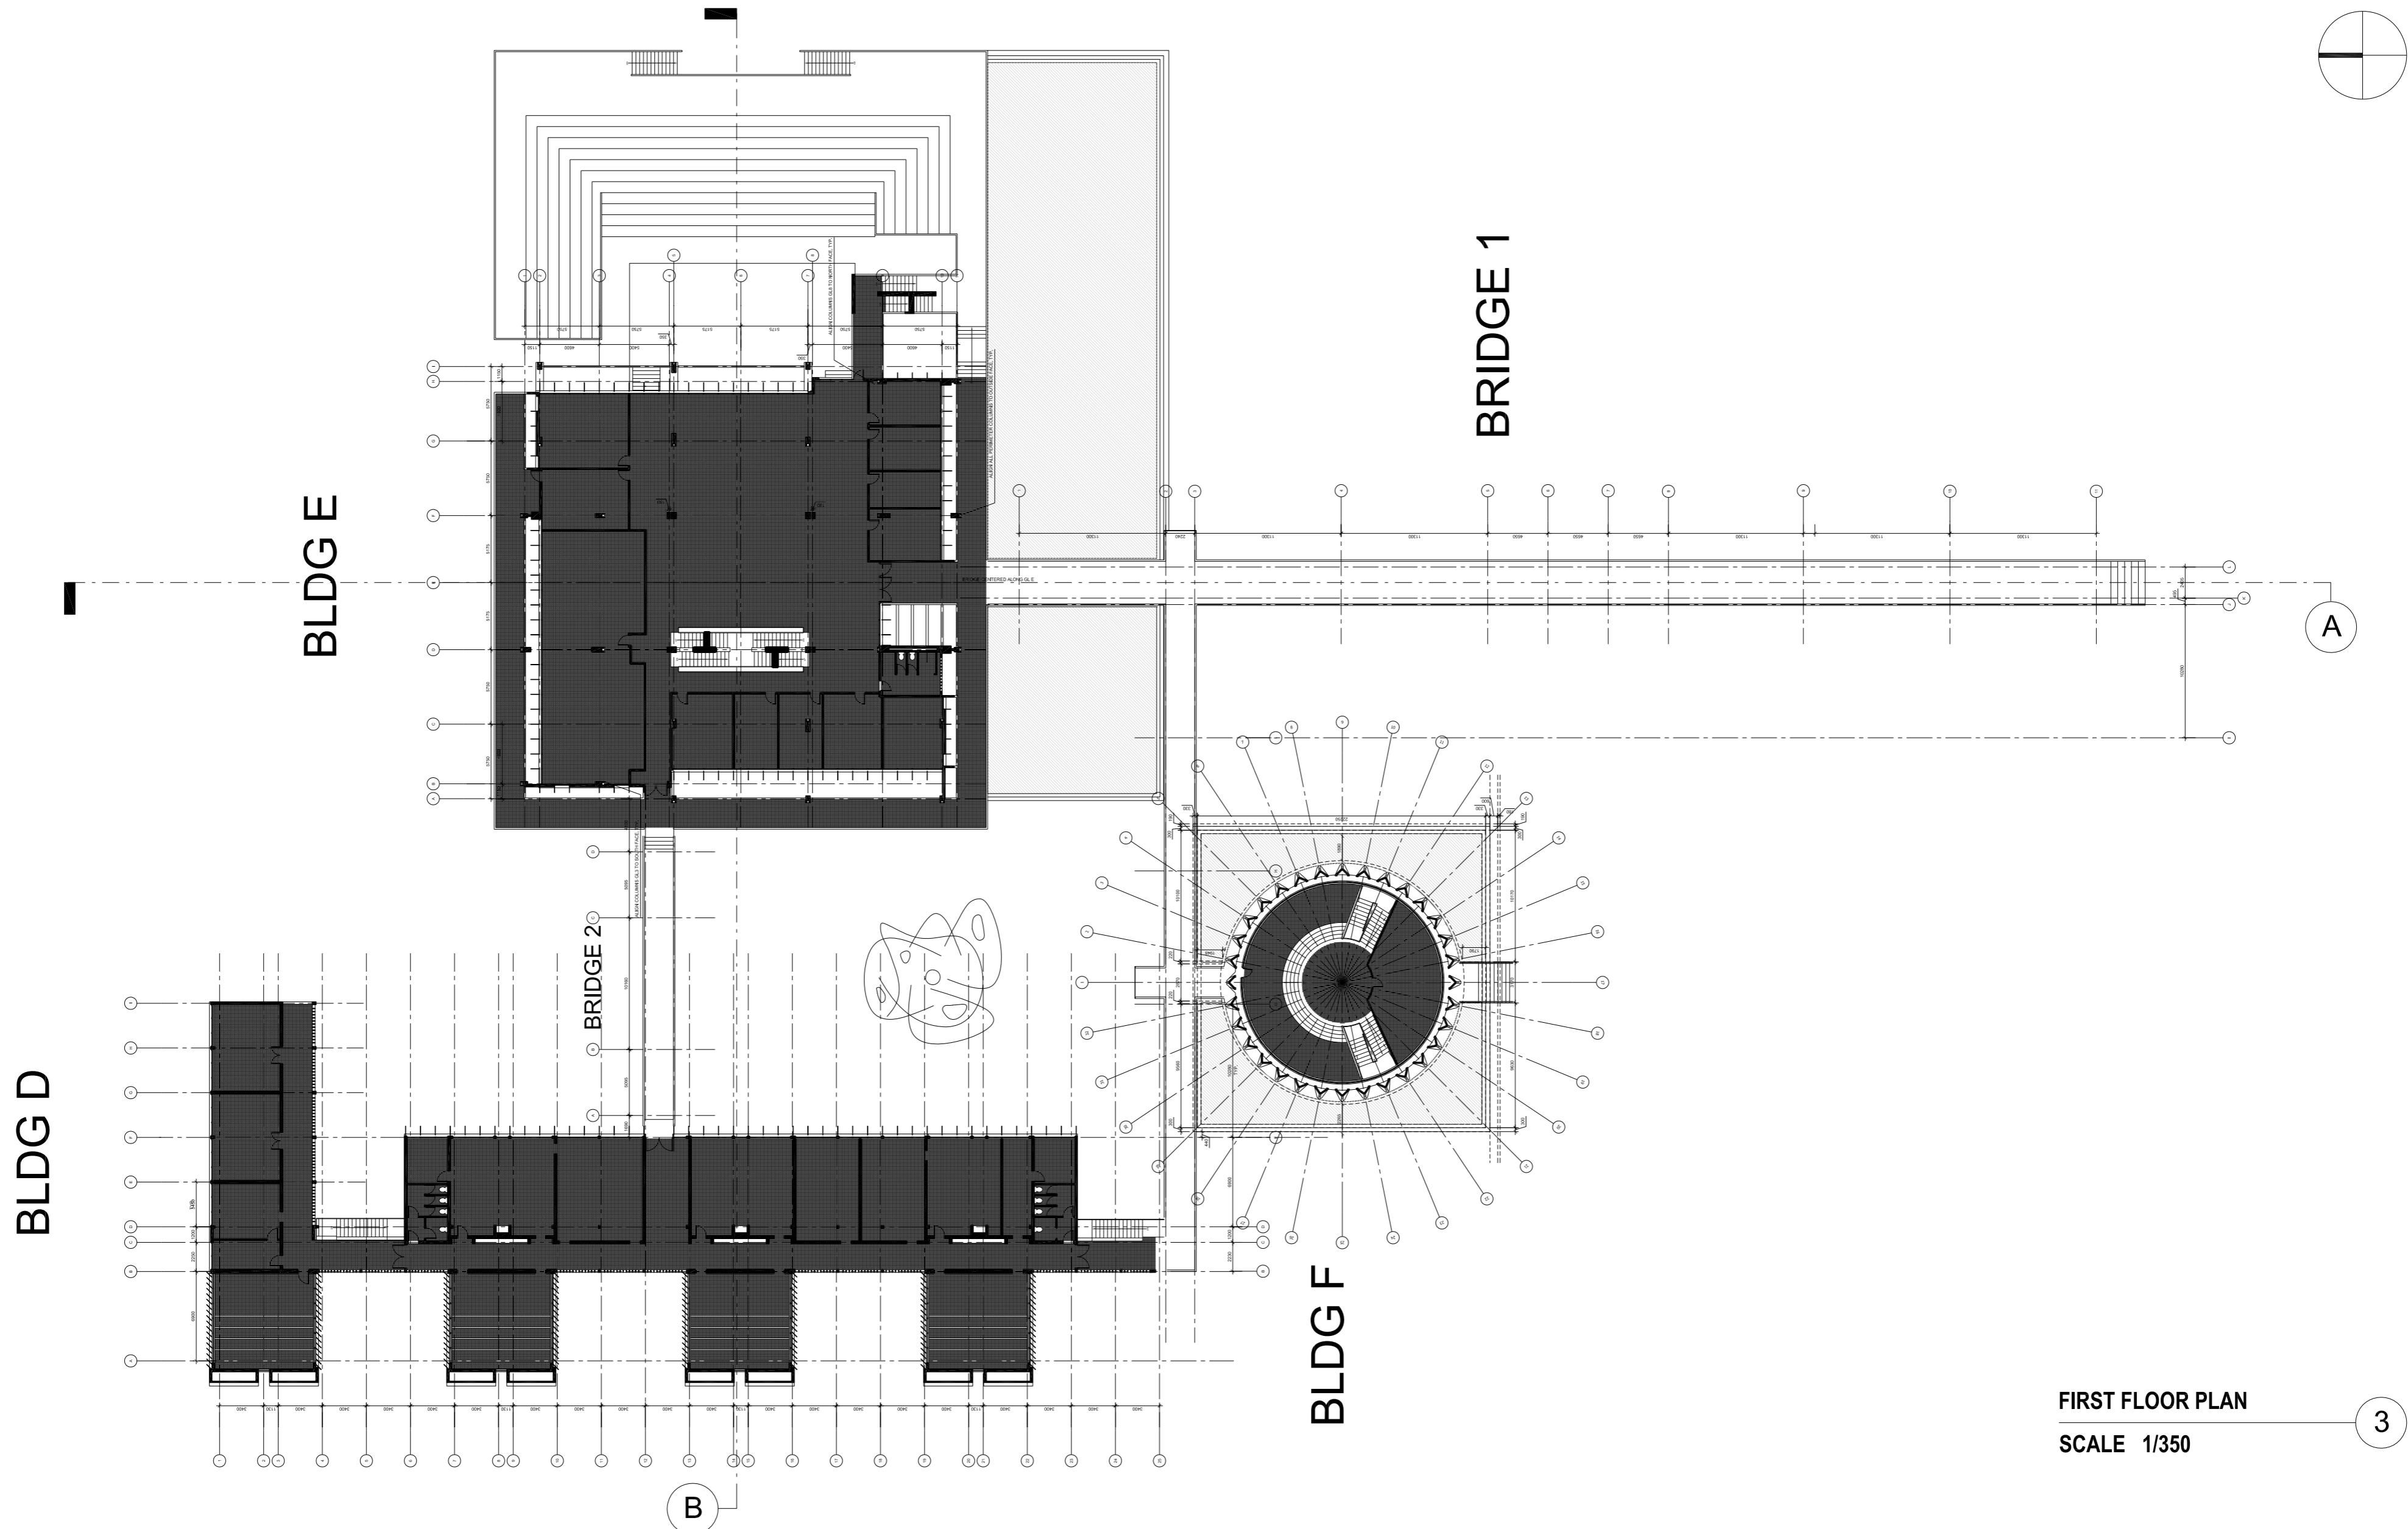

INSTITUTE OF FOREIGN LANGUAGE

MASTER PLAN
SCALE 1/700

1

PLANS

SCALE 1/350

INSTITUTE OF FOREIGN LANGUAGE

2010

© 2009-2015. ALL RIGHTS RESERVED.

PHNOM PENH | INFO@VANMOLYVANNPROJECT.ORG | WWW.VANMOLYVANNPROJECT.ORG

GROUND FLOOR PLAN
SCALE 1/350

FIRST FLOOR PLAN
SCALE 1/350

SECOND FLOOR PLAN
SCALE 1/350

THIRD FLOOR PLAN
SCALE 1/350

5

ROOF PLAN
SCALE 1/350

6

WEST ELEVATION
SCALE 1/350

7

EAST ELEVATION
SCALE 1/350

8

SOUTH ELEVATION
SCALE 1/350

9

NORTH ELEVATION
SCALE 1/350